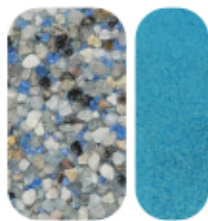

Introducing California Pebble

Stain-Resistant • Natural Aesthetic
Low Maintenance • Long Lasting
Extremely Natural Looking
Pebble will last the test of time

California Pebble has transformed the pool building and remodeling industry with its innovative pool-finishing techniques. Property owners looking to mimic nature with natural-looking pool surfaces reminiscent of riverbeds and picturesque oceans can see their dreams come true with a California pool finish.

Available in 7 Standard Colors

Newport

Used as a replacement for T Grade Blue

Dark Colors Show More Variations.

Actual Color May Vary.

Distributed by:

www.CaliforniaPebble.com
(800) 209-5589

Disclaimer: Exposed aggregate products will be exposed over a period of months depending on the aggressiveness of the water chemistry