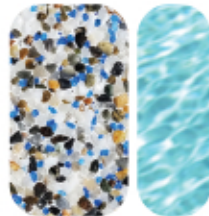

Pebble Beach