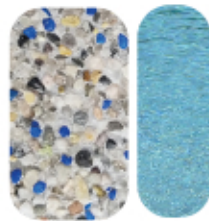

Introducing California Pebble

Stain-Resistant • Natural Aesthetic
Low Maintenance • Long Lasting
Extremely Natural Looking
Pebble will last the test of time

California Pebble has transformed the pool building and remodeling industry with its innovative pool-finishing techniques. Property owners looking to mimic nature with natural-looking pool surfaces reminiscent of riverbeds and picturesque oceans can see their dreams come true with a California pool finish.

Available in 7 Standard Colors

Malibu

Used as a replacement for T Grade Blue

Dark Colors Show More Variations.

Actual Color May Vary.

Distributed by:

www.CaliforniaPebble.com
(800) 209-5589

Disclaimer: Exposed aggregate products will be exposed over a period of months depending on the aggressiveness of the water chemistry