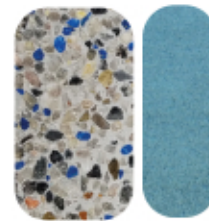

Silver Lake